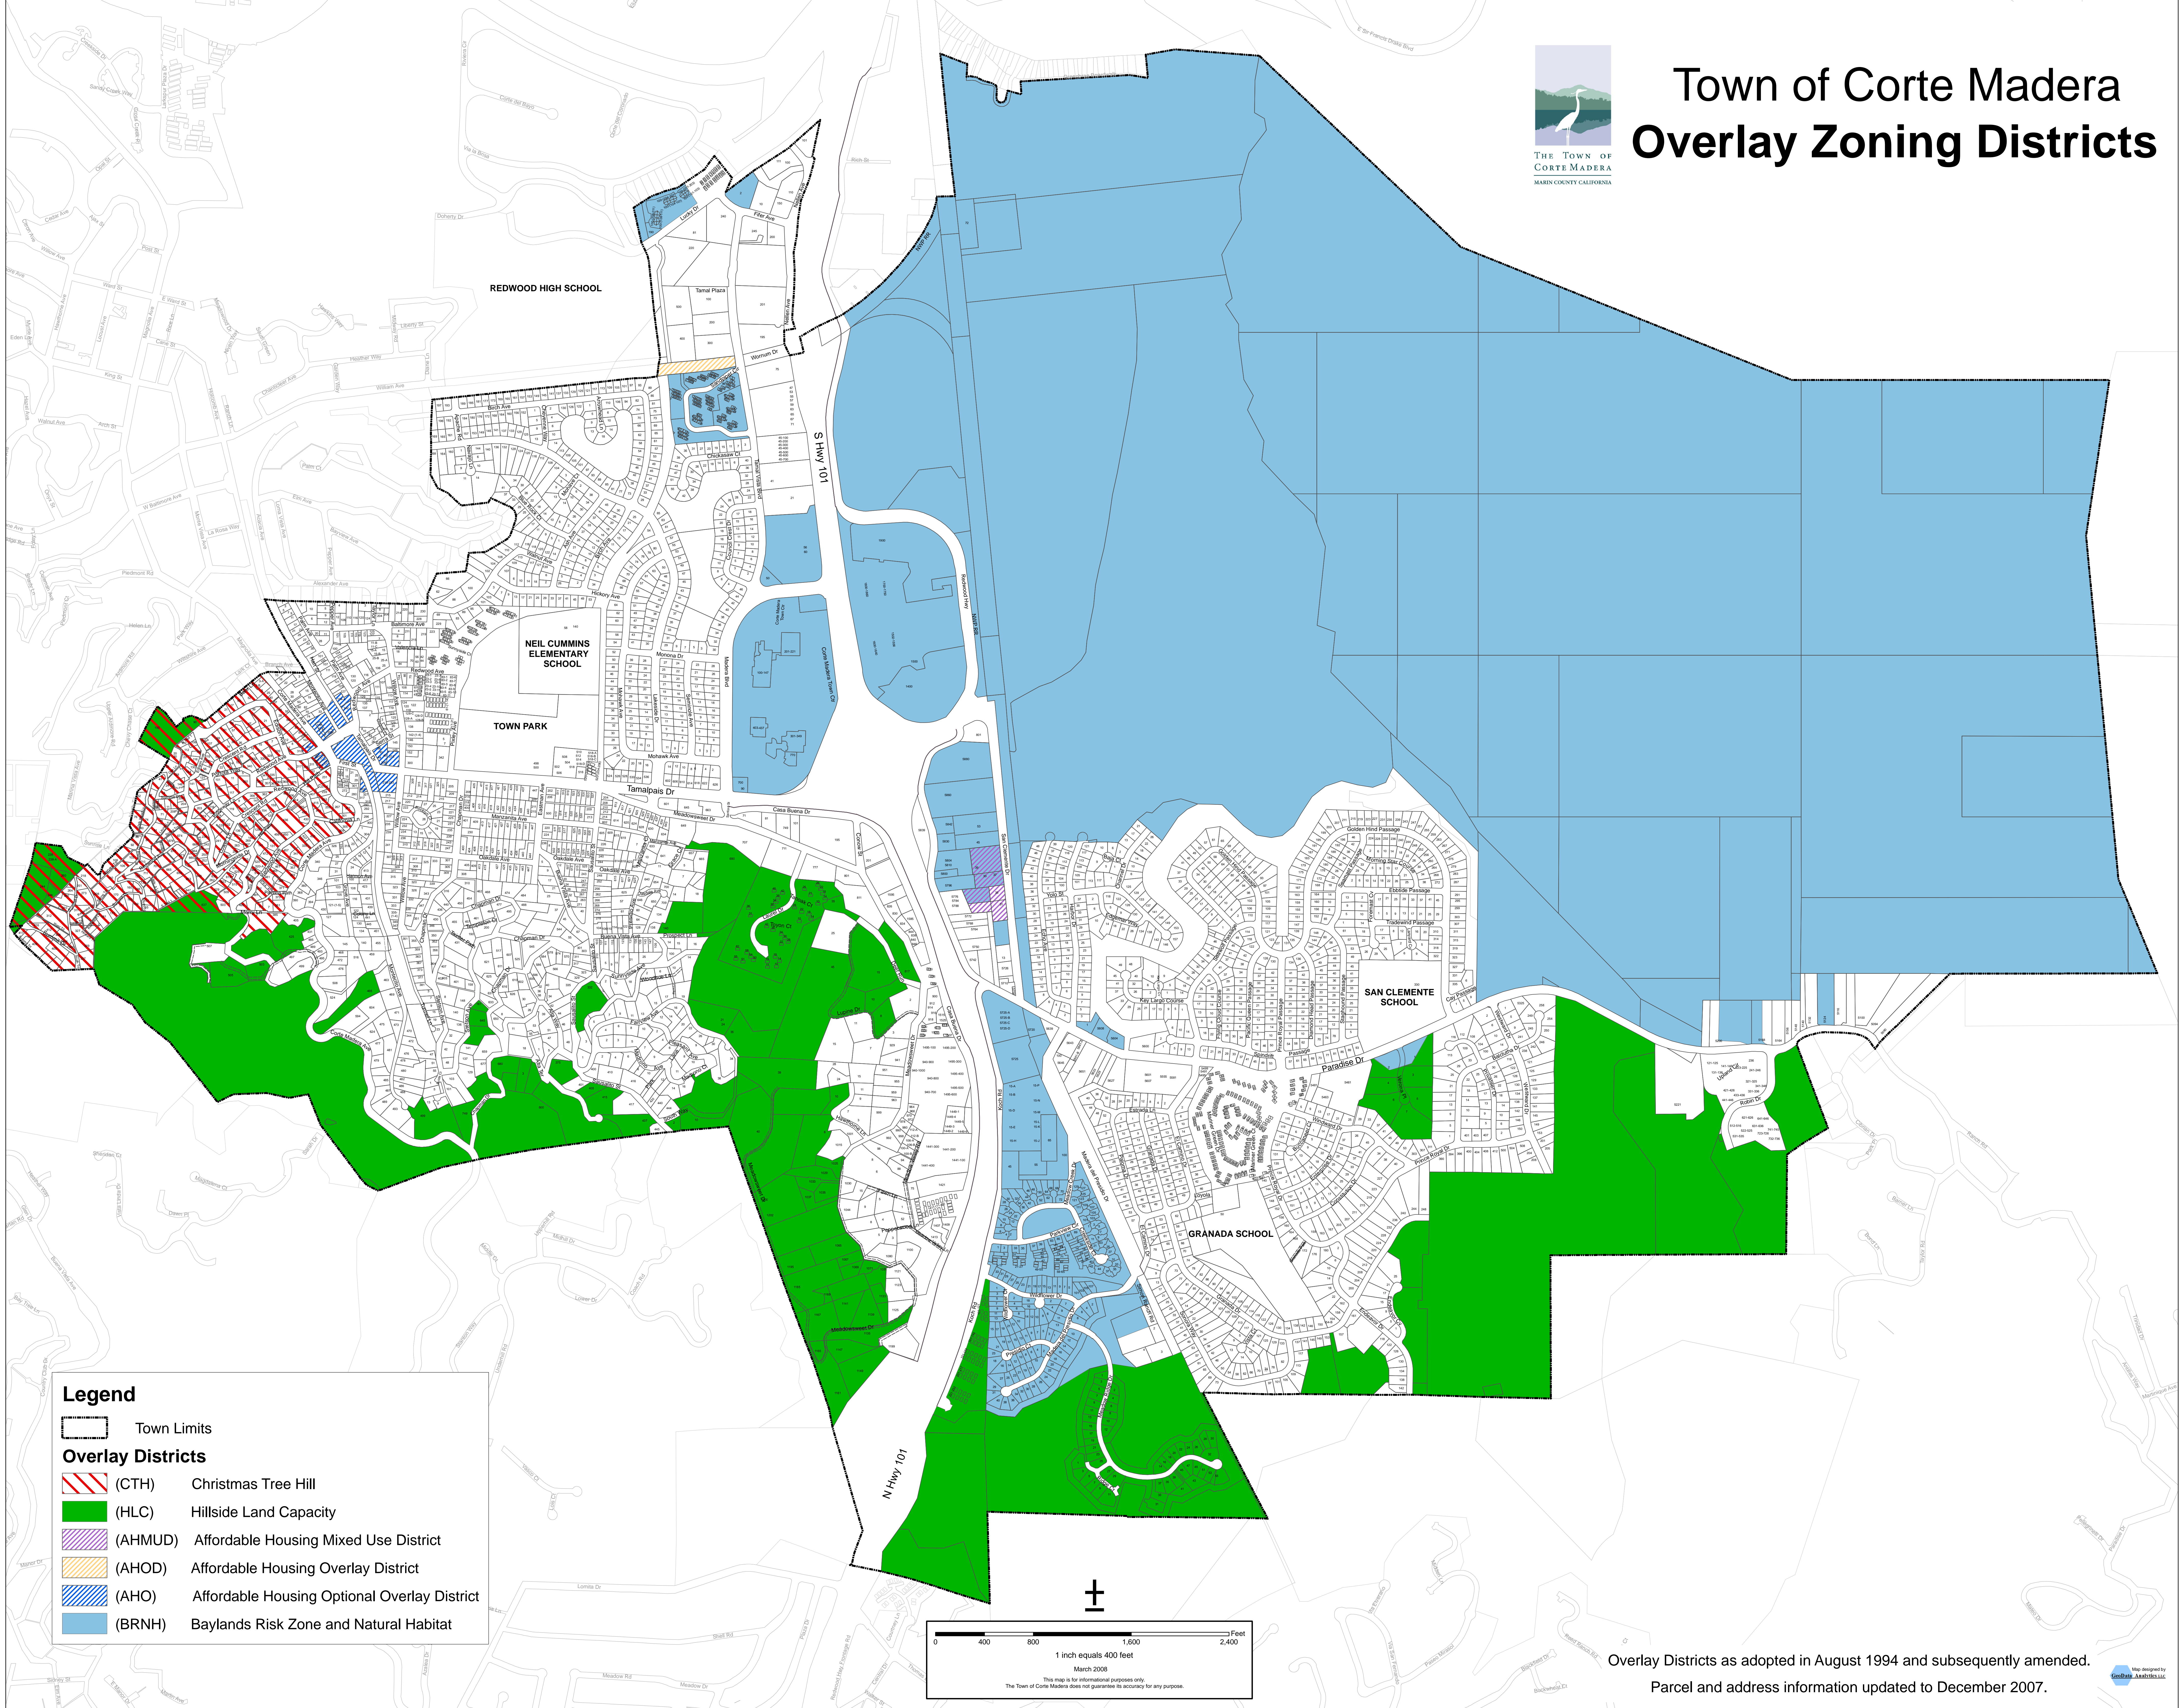

Town of Corte Madera Overlay Zoning Districts

- Legend**
- Town Limits
 - Overlay Districts**
 - (CTH) Christmas Tree Hill
 - (HLC) Hillside Land Capacity
 - (AHMUD) Affordable Housing Mixed Use District
 - (AHOD) Affordable Housing Overlay District
 - (AHO) Affordable Housing Optional Overlay District
 - (BRNH) Baylands Risk Zone and Natural Habitat

Overlay Districts as adopted in August 1994 and subsequently amended.
Parcel and address information updated to December 2007.